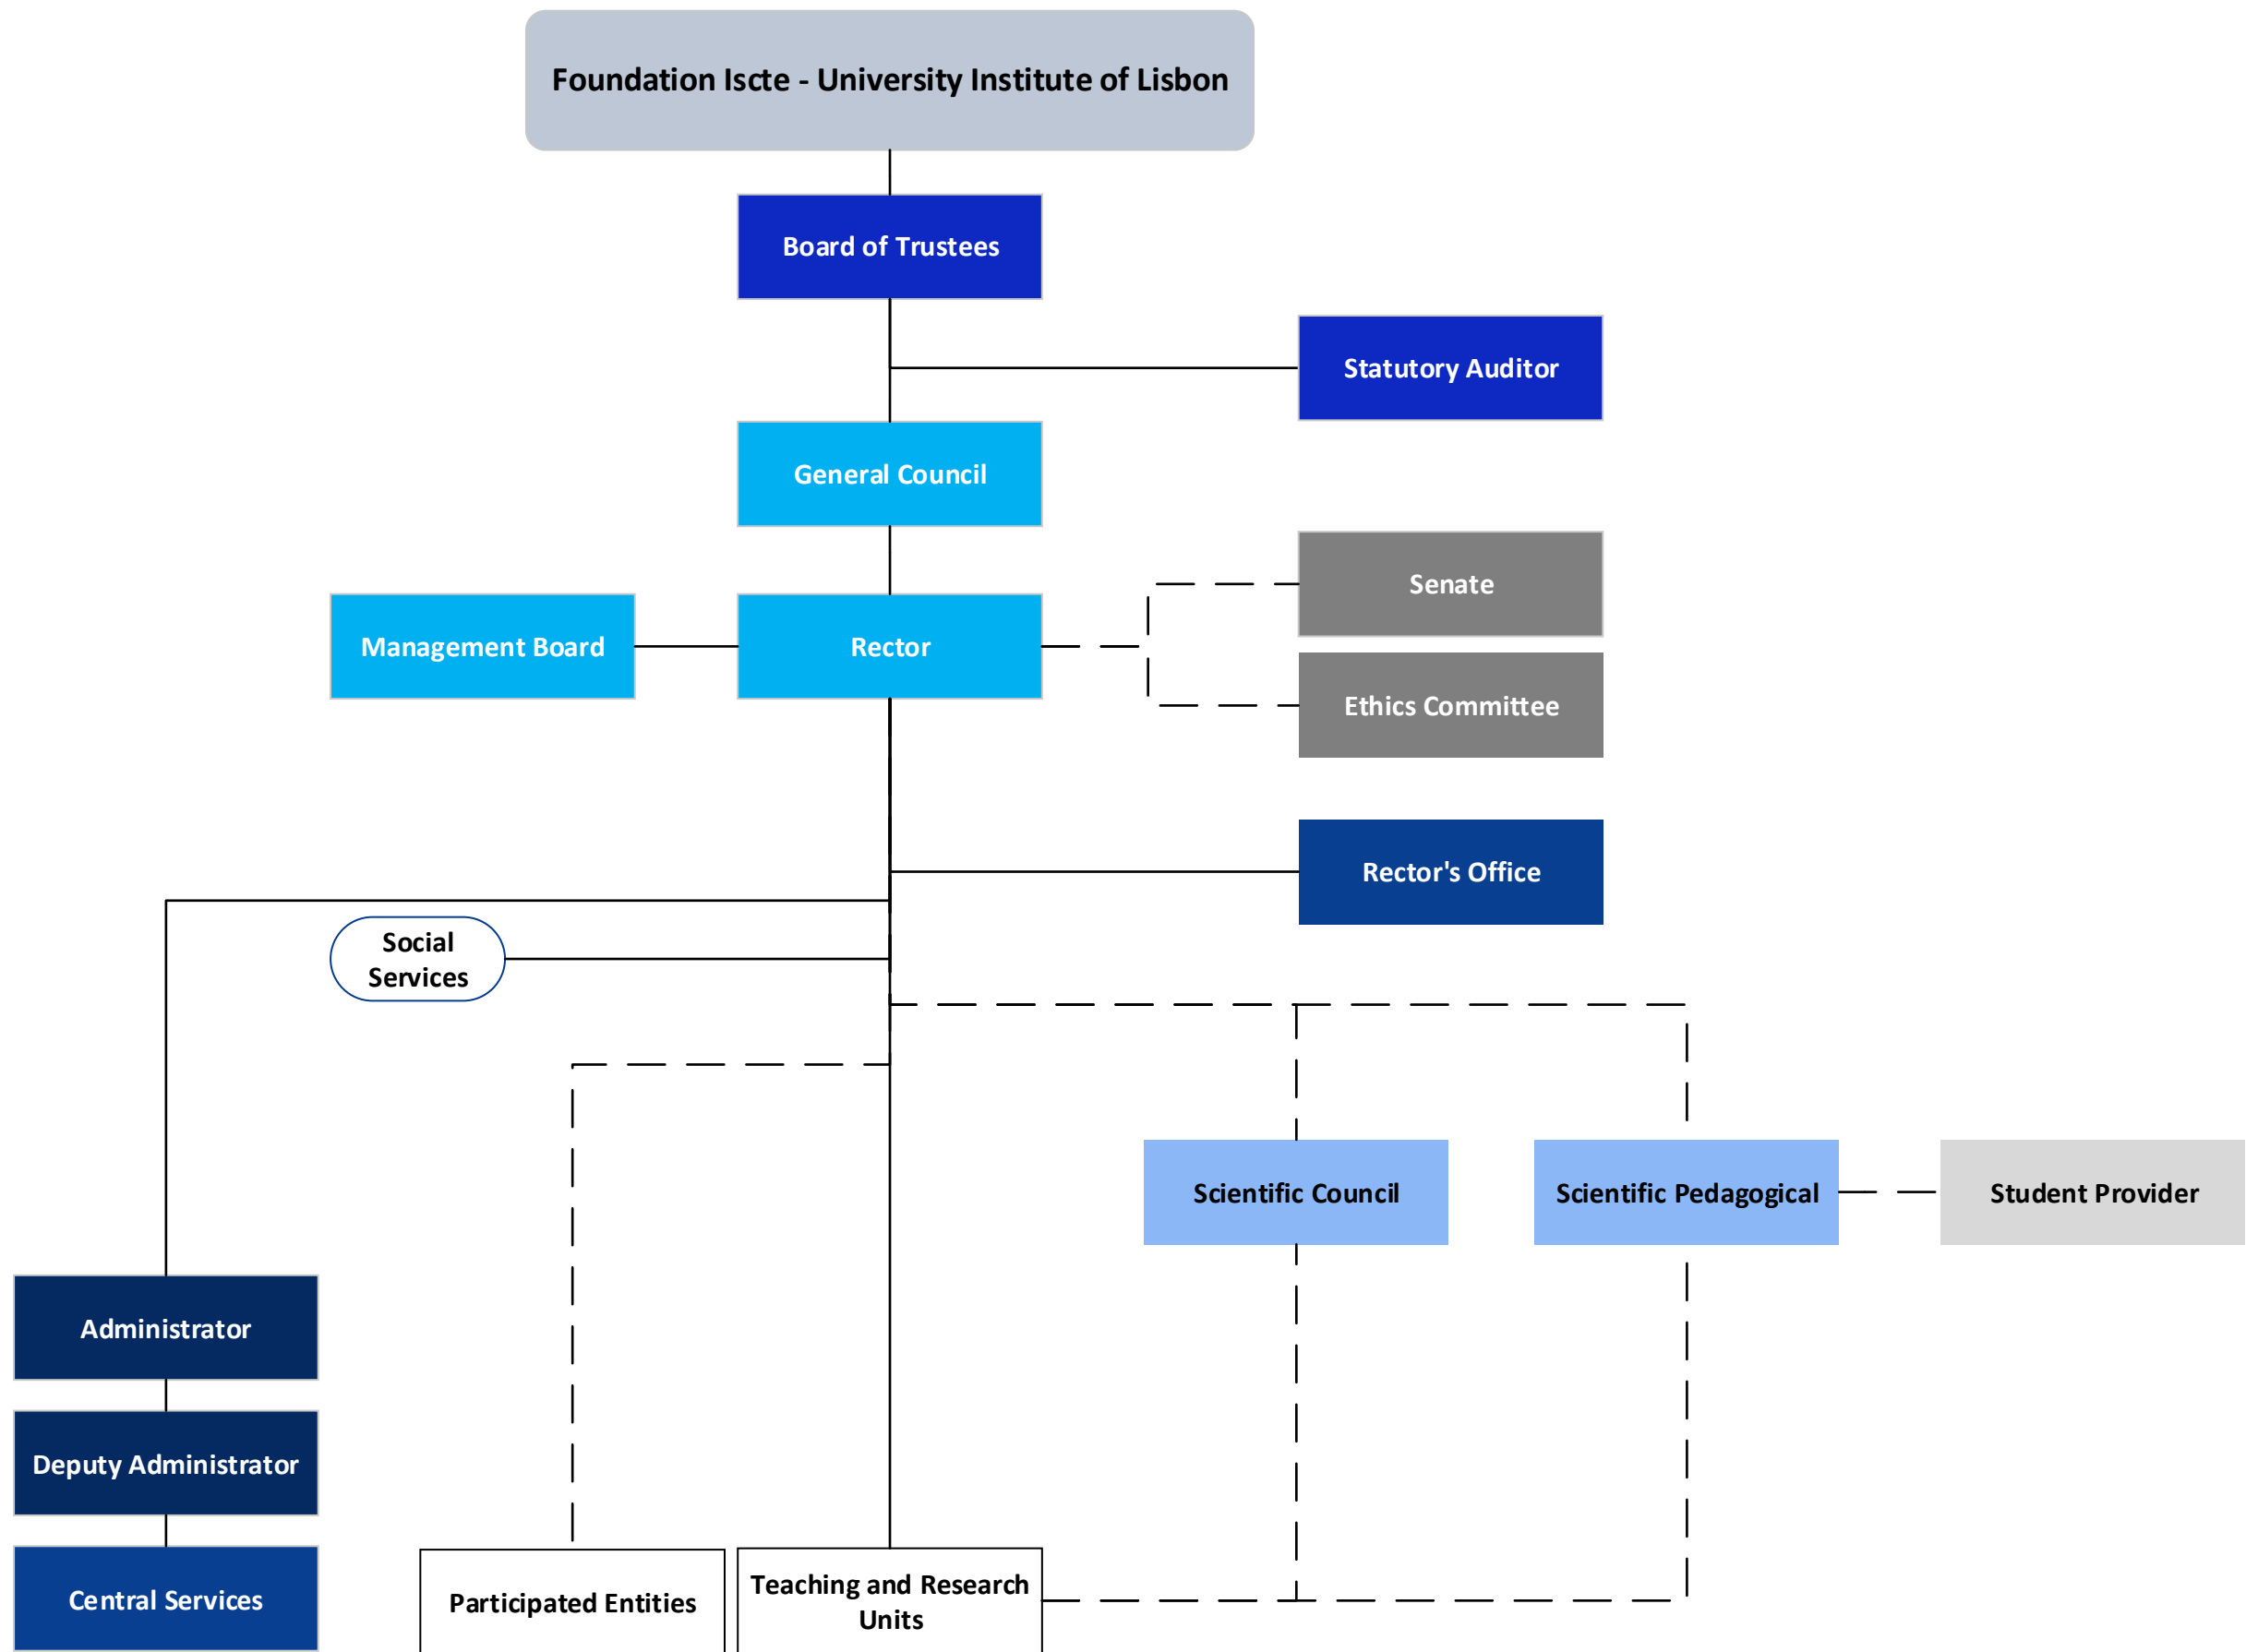

Legend:

General Council

Management Board

Rector

Scientific Council

Scientific Pedagogical

Student Provider

Teaching and Research Units

School of Social Sciences

Department of Anthropology

Department of Political Economy

Department of Social and Organisational Psychology

DINÂMIA'CET-Iscte Centre for Socioeconomic and Territorial Studies

CRIA-Iscte Center for Research Network in Anthropology

Department of Methods and Social Research

Department of Sociology

CIES-Iscte Centre for Research and Studies in Sociology

CEI-Iscte Centre for International Studies

Department of Information Sciences and Technologies

Laboratory of Transversal Skills (LCT)

Lab for Innovation in Academy (LIA)

Department of Social and Business Sciences

Department of Digital Technologies

Iscte Sintra - School of Digital Technologies, Economy and Society