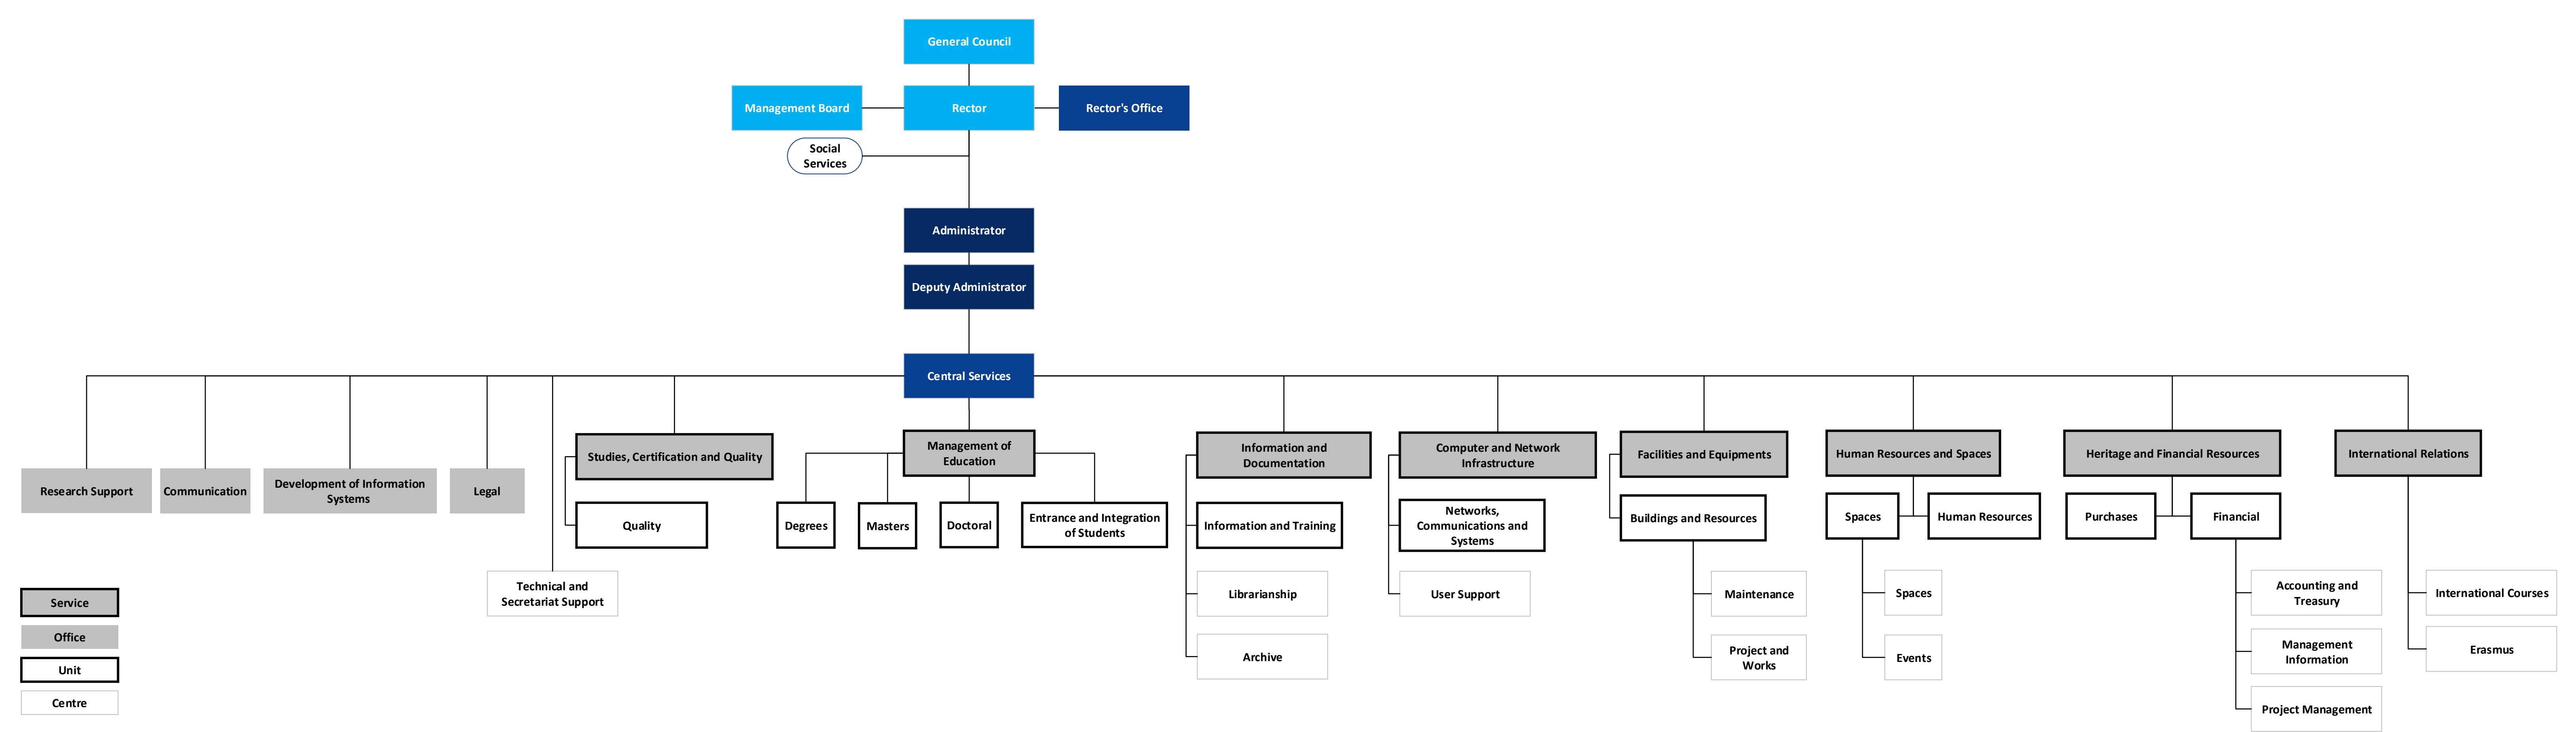

Legend:

General Council

Management Board

Rector

Scientific Council

Scientific Pedagogical

Student Provider

Teaching and Research Units

School of Social Sciences

Department of Anthropology

Department of Political Economy

Department of Social and Organisational Psychology

DINÂMIA'CET-Iscte Centre for Socioeconomic and Territorial Studies

CRIA-Iscte Center for Research Network in Anthropology

Department of Human Resources and Organisational Behaviour

BRU-Iscte Business Research Unit

Business School

School of Sociology and Public Policy

Department of Political Science and Public Policy

Department of History

Laboratory of Transversal Skills (LCT)

Lab for Innovation in Academy (LIA)

Department of Social and Business Sciences

Department of Digital Technologies

Iscte Sintra - School of Digital Technologies, Economy and Society